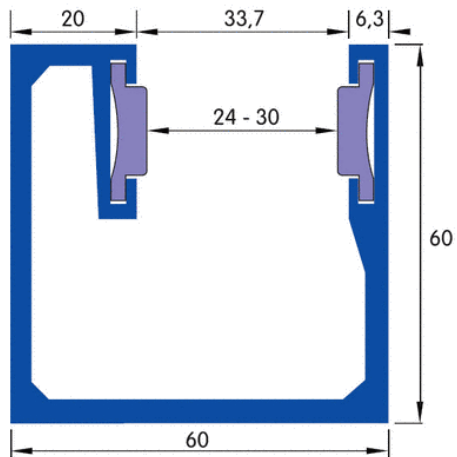

accessory | guide rails

1.1377

**1.1377**

material	aluminium
measures	60 x 60 x 60 x 20 mm
weight per m	2,12
in standard length of:	6.000 mm

**combinations of PVC strips**

PVC grey / grey	opening width 24 mm
PVC black / grey	opening width 25,5 mm
PVC black / black	opening width 27 mm
PVC red / grey	opening width 27 mm
PVC red / black	opening width 28,5 mm
PVC red / red	opening width 30 mm