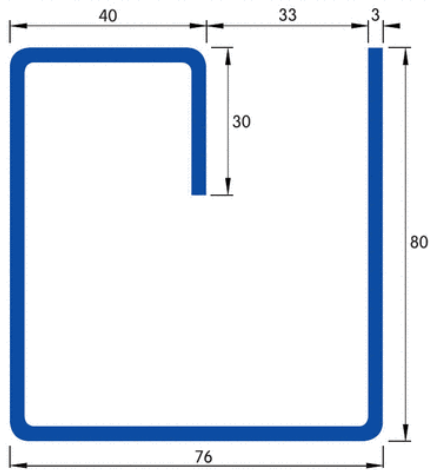

accessory | guide rails

1.1374

1.1374

| | |
|------------------------|----------------------------|
| material | galvanized steel |
| measures | 80 x 76 x 80 x 40 / 3,0 mm |
| weight per m | 6,85 |
| in standard length of: | 5.000 mm |