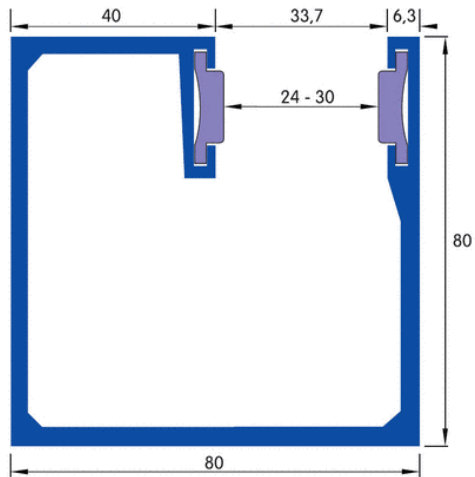

accessory | guide rails

1.1373

1.1373

material	aluminium
measures	80 x 80 x 80 x 40 mm
weight per m	2,9
in standard length of:	6.000 mm

combinations of PVC strips

PVC grey / grey	opening width 24 mm
PVC black / black	opening width 25,5 mm
PVC black / grey	opening width 27 mm
PVC red / grey	opening width 27 mm
PVC red / black	opening width 28,5 mm
PVC red / red	opening width 30 mm