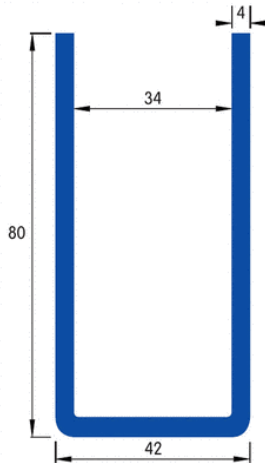

accessory | guide rails

1.1360

1.1360

material	galvanized steel / stainless steel*
measures	80 x 42 x 80 / 4,00 mm
weight per m	5,9
in standard length of:	6.200 (6.000*) mm