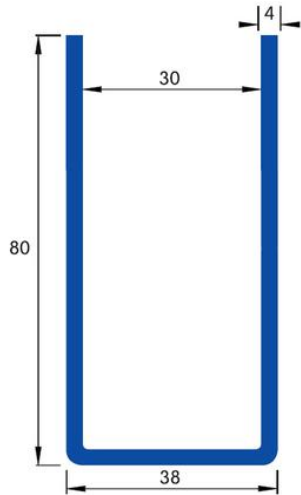

accessory | guide rails

1.1351

1.1351

material	galvanized steel / stainless steel*
measures	80 x 38 x 80 / 4,0 mm
weight per m	5,6
in standard length of:	4.200 / 6.200 (6.000*) mm