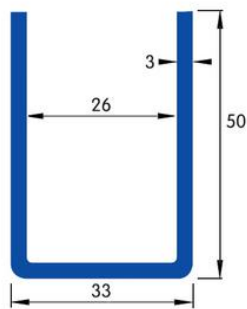

accessory | guide rails

1.1340

1.1340

material	galvanized steel / stainless steel*
measures	50 X 33 X 50 / 3,0 mm
weight per m	3,0
in standard length of:	6.200 (6.000*) mm