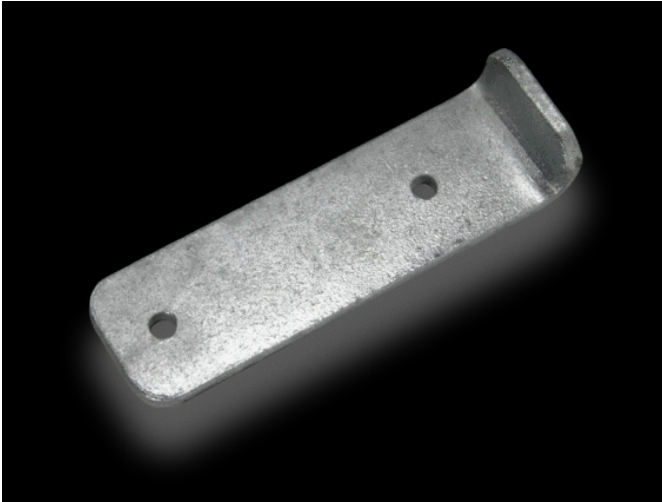

accessory | endlocks | storm hooks

storm hooks for flat profiles

attributes	flat profiles
measures	130 x 40 x 5mm
lateral application	30
holes in Ø	2 x 6,8
fitting guide rails	1.1370