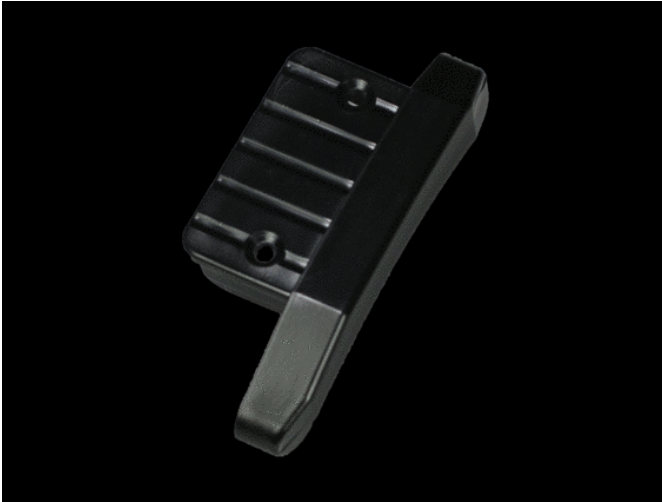

accessory | endlocks | plastic

1.95 R plastic

attributes	1.95 R
min. width of slot	27
lateral application	15
holes in Ø	2 x 4,2
fitting guide rails	1.1371/72 1.1373/77 1.1370(with storm hooks)