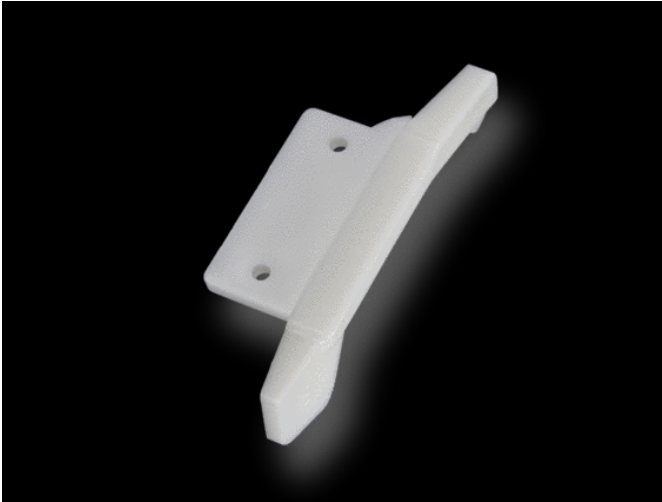

accessory | endlocks | plastic

## 1.1590 plastic

### attributes

min. width of slot	36
lateral application	13
holes in Ø	2 x 5,0 mm
fitting guide rails	1.1397 (with storm hooks 1.1370)