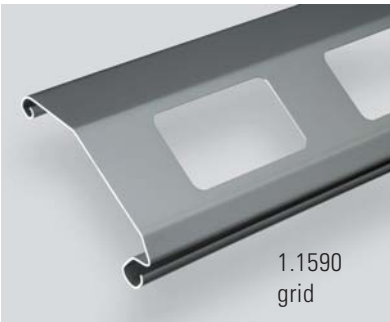

Single-walled
window, grid and vent profiles

ferdinand
brasellmann.de
Vielfalt mit Profil

Single-walled window, grid and vent profiles

1.1560
window

1.1590
window

1.1620
window

• window profiles, single-walled

profile	1.1560	1.1590	1.1620
number of windows per m	6	6	6
size of window [mm]	100 x 70	100 x 55	100 x 30
transparency ratio per m ²	42 %	30 %	20 %

1.1560
grid

1.1590
grid

• grid profiles, single-walled

profile	1.1560	1.1590
number of grid cut-outs per m	6	6
size of grid cut-outs [mm]	100 x 70	100 x 55
air/light passage per m ²	42 %	30 %